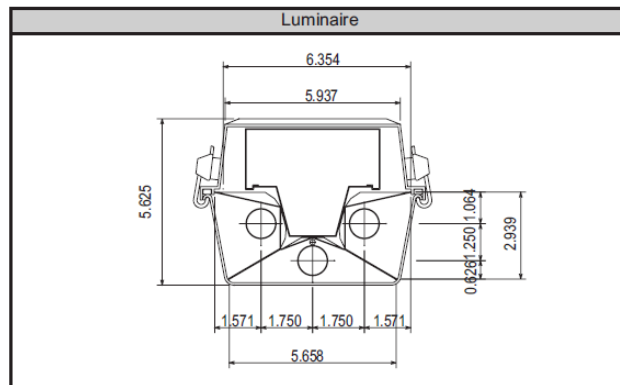

- Integrated occupancy sensor technology
- Switched AC Power output to individual ballasts
- Red LED indicator on each radio

Product Design Ratings: Lamp:
• 36,000 Hours at 3 Hour Starts

Ballast:
• 100,000 Cycles

Manufacturer's Warranty: Lamps: 16,000 hours
Ballast: 5 years
Fixture Housing: 5 years
Radio: 7 years

Dimensions:

Cross Section (inches)