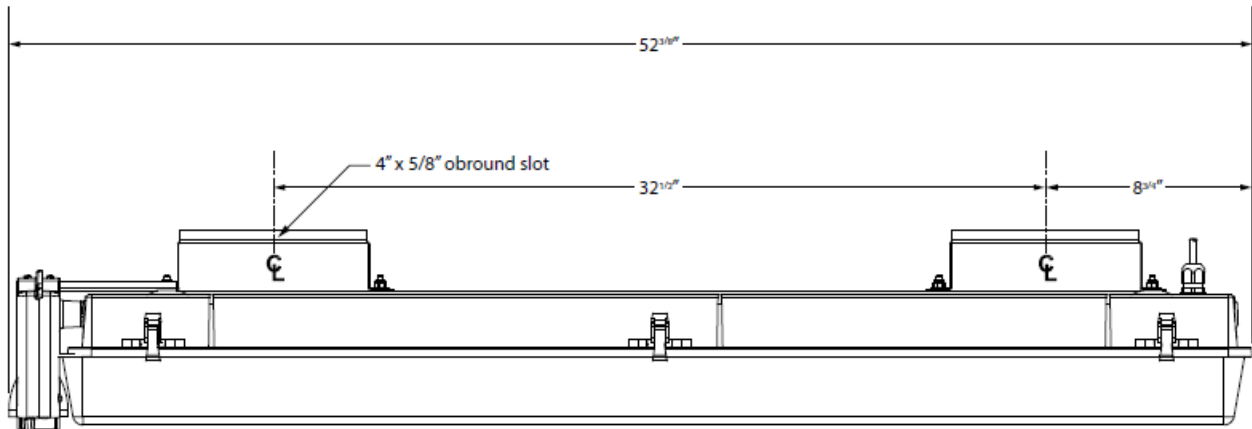

- Integrated occupancy sensor technology
- Switched AC Power output to individual ballasts
- Red LED indicator on each radio

Product Design Ratings: Lamp:
• 36,000 Hours at 3 Hour Starts

Ballast:
• 100,000 Cycles

Manufacturer's Warranty: Lamps: 16,000 hours
Ballast: 5 years
Fixture Housing: 5 years
Radio: 7 years

Dimensions:

Cross Section (inches)