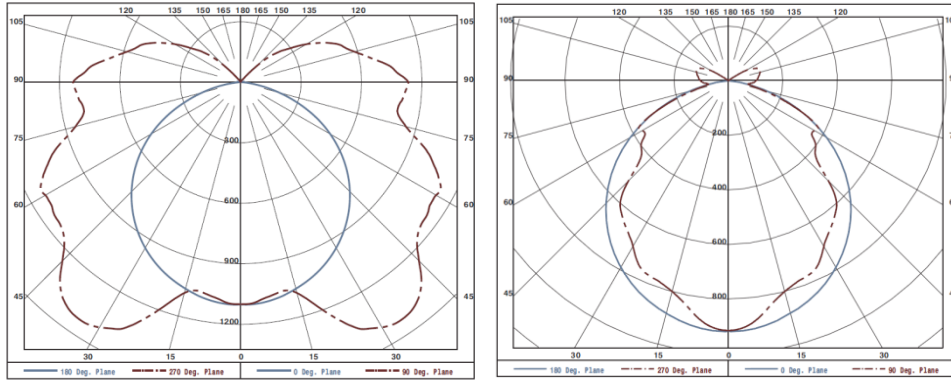

Photometry:

Three Lamp State

One Lamp State

*IES files available upon request

Additional Specifications:

- **Wiring:** 6' power cord, 16/3 SEOWW, (standard configuration)
- **Housing:** Constant seal gasketed fiberglass enclosure, vapor tight and dust free.
- **Reflector:** Custom slot design, MIRO4® enhanced specular aluminum with 95% reflectivity.
- **Mounting:** Suitable for surface or pendant mounting. Slotted steel brackets, 6' pre-wired whips. Refer to TwistHDM Fixture Installation Guide for details.
- **Lamps:** Secured with locking lampholders.